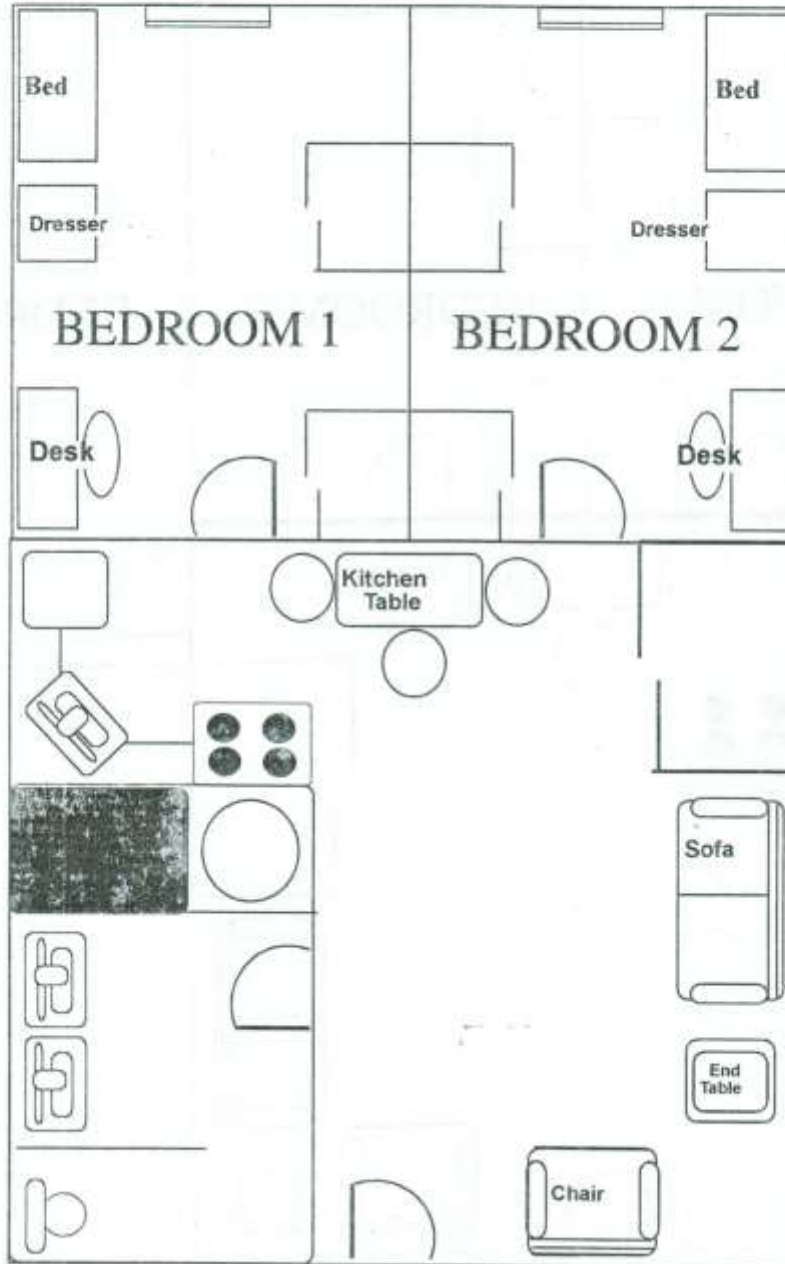

# UNIVERSITY PLACE APARTMENTS 2 BEDROOM FLOORPLAN

( ~ 710 Sq. Feet)

## 3 BEDROOM FLOORPLAN

( ~ 910 Sq. Feet)